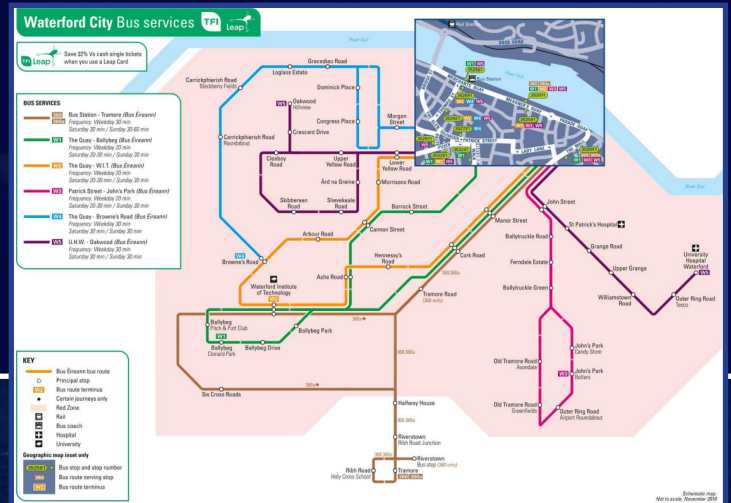

Train

Waterford Plunkett Railway Station serves the city, located across Rice Bridge on the north side of the city.

The station is a significant interchange and the terminus for InterCity services from Dublin Heuston and InterCity services from Limerick Junction.

Travel to Limerick Junction provides onward connections to Cork, Killarney, Tralee, Limerick, Ennis, Athenry and Galway.

Train times and fares available online : www.IrishRail.ie

Bus

The local W5 service stops adjacent to St Annes.

There are 16 stands for buses at Waterford Bus Station. The bus station is used by Bus Éireann for regional services mainly although some city centre services depart from the station. Most city centre buses depart from the Clock Tower bus stop beside the station.

Bus times at : www.BusEireann.ie

Taxi

Rapid Cabs - 051 858 585
Waterford Taxis - 051 331 033
Ardkeen Taxi's - 087 333 3333
City & County Cabs - 051 877 710
AK Taxis - 051 850 850
Premier Taxis - 051 381 683

Car

St Annes have limited parking. Please park respectfully in consideration of neighbours.